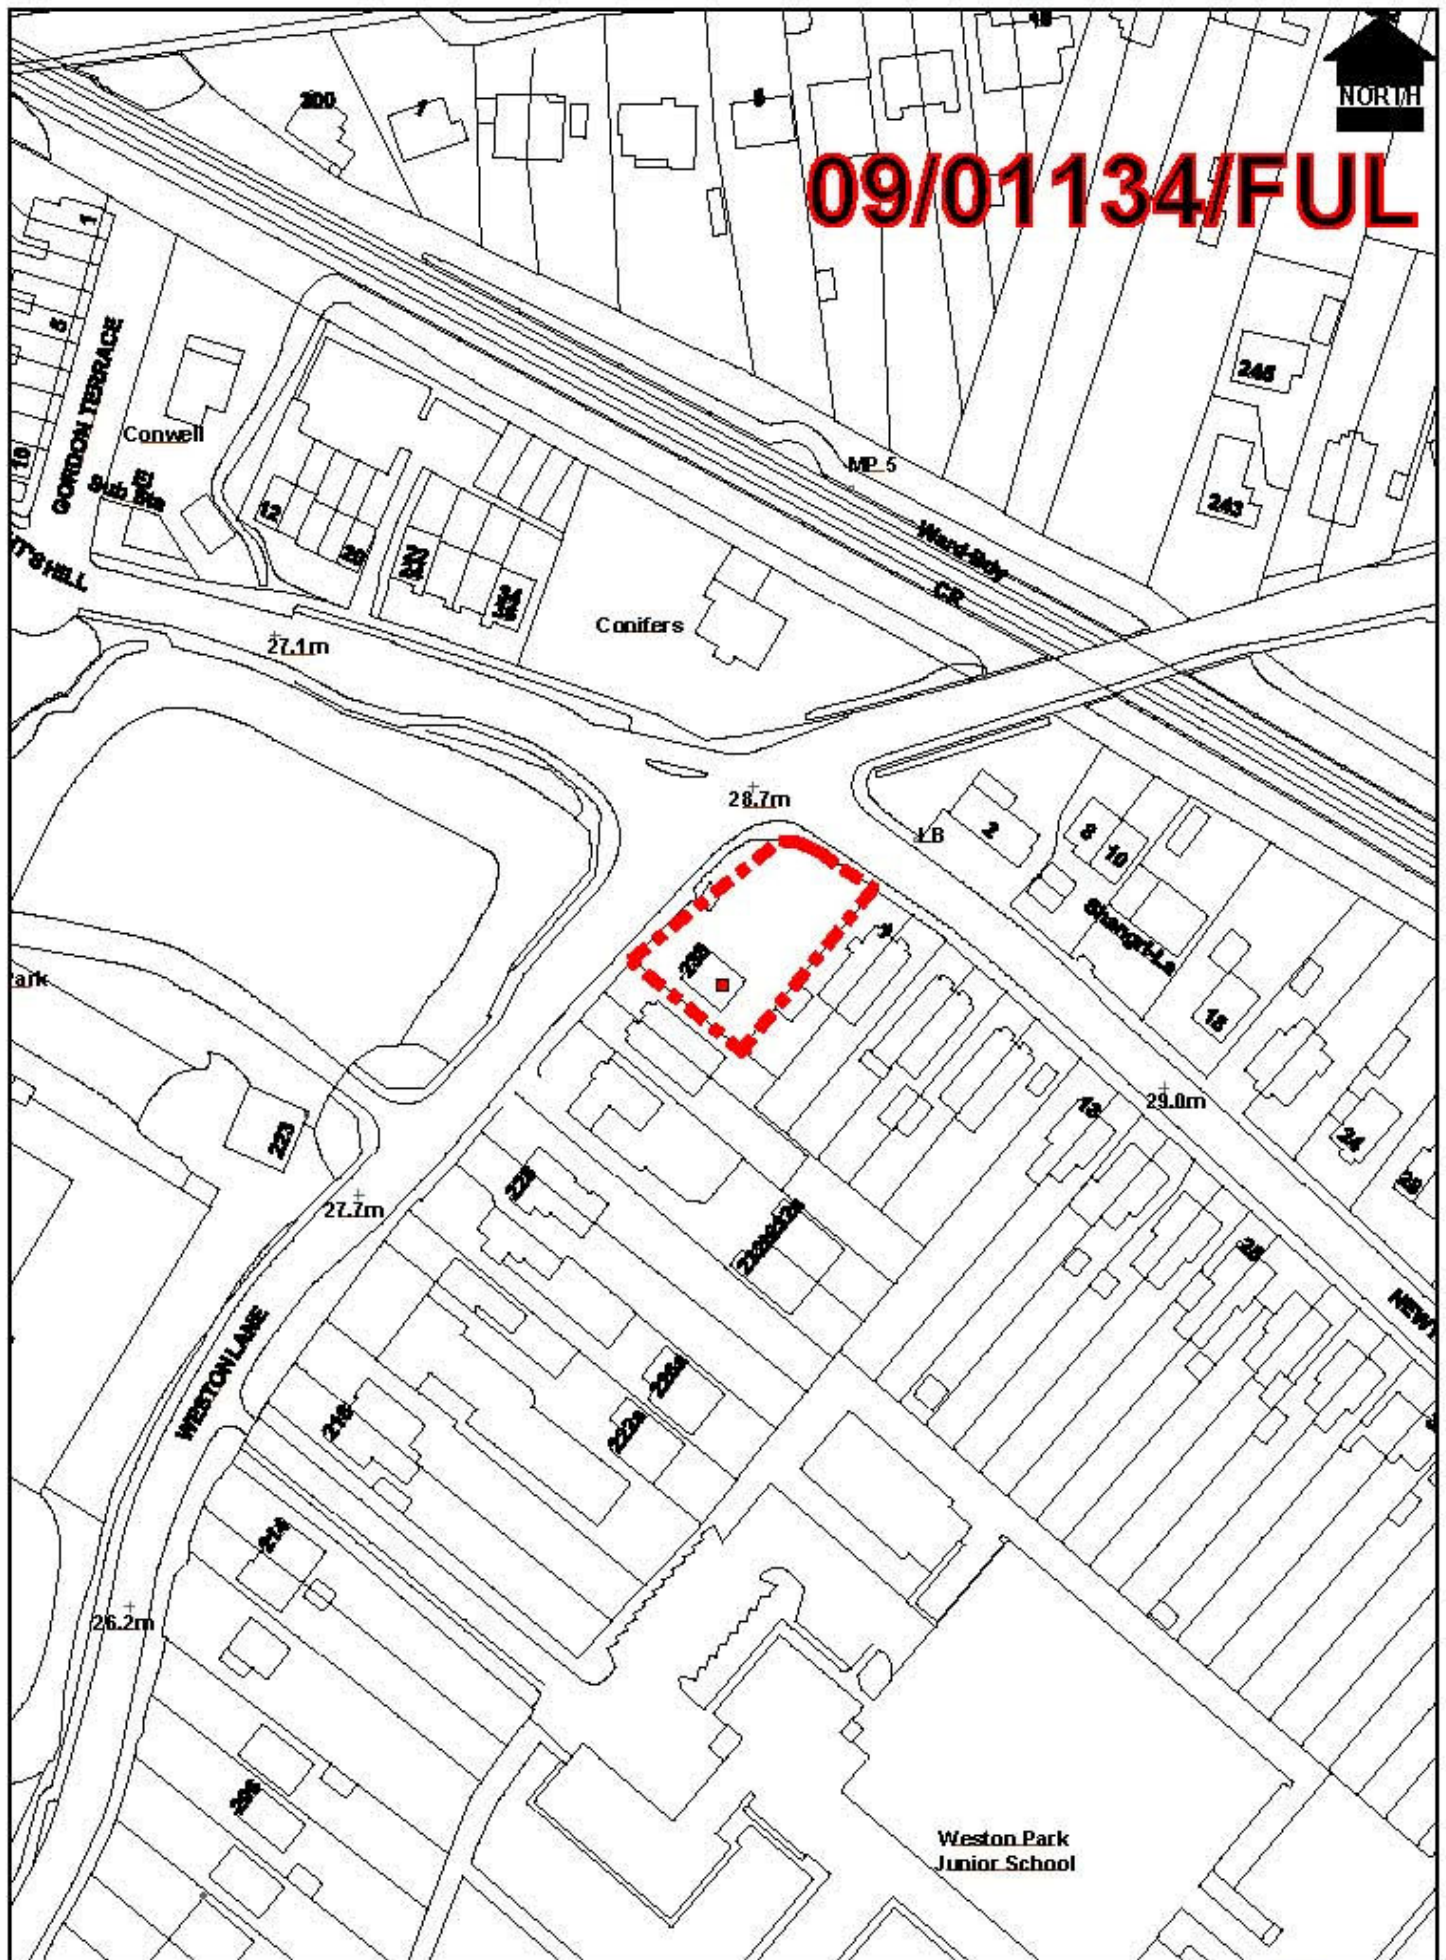

09/01134/FUL

Scale : 1:1250

Date :06 January 2010

© Crown copyright. All rights reserved. Southampton City Council 100019679 2004.